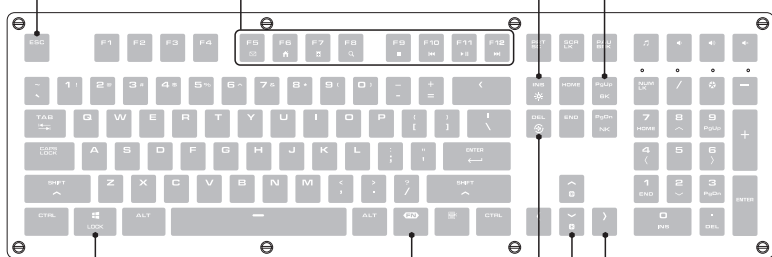

N-KEY ROLLOVER

FN + 6K / NK

LOCK WIN KEY & APPLICATION KEY
FN + LOCK

FN KEY
FN

BACKLIGHT EFFECTS SPEED
FN + [Backslash]

COLORS CHANGE
FN + [Color icon]

FULL KEY BACKLIGHT BRIGHTNESS ADJUSTMENT
FN + [Brightness icon]

PACKAGE CONTAINS

- COUGAR PURI RGB Gaming Keyboard
- User Manual

SYSTEM REQUIREMENTS

Windows 7, Windows 8, Windows 10

SPECIFICATIONS

Product name	PURI RGB Gaming Keyboard	Interface	USB plug
Key switch	Mechanical switch	Cable length	1.8m
N-key rollover	Yes (USB mode support)	Dimension	150(L) X 460(W) X 40(H) mm
Polling rate	1000Hz	Material	Steel / Plastic
Full key backlight	Yes	Weight	1.4kg

The above specifications may vary by country or region

* Depends on diverse languages and regions, the keyboard layout will be different.