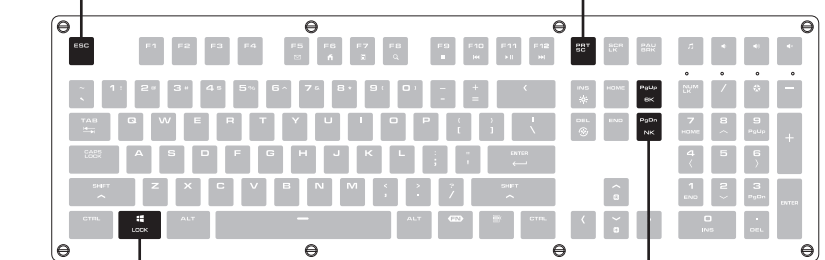

TURN OFF THE BACKLIGHT

Press the Fn key + PRTSC key to turn off, and press again to turn on.

LOCK WIN KEY & APPLICATION KEY
Fn key + LOCK

N-KEY ROLLOVER
Fn key + 6K/NK

RESTORE THE DEFAULT SETTING

FN + ESC

14 BACKLIGHT EFFECTS SWITCH

FN + [Sun icon]

KEY SHORTCUTS

FN + [Media icons]