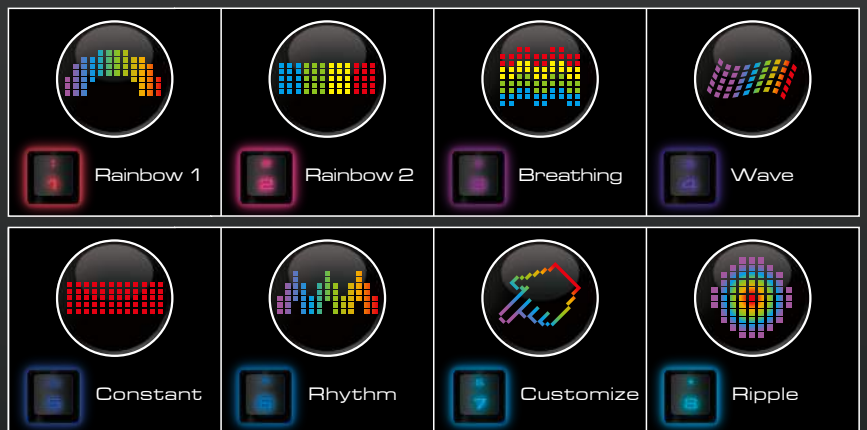

CORE EX

HYBRID MECHANICAL GAMING KEYBOARD

HYBRID Mechanical Key Switch

- HYBRID Mechanical Switches
- Anti-ghosting Technology
- 8 Backlight Effects
- WASD & Arrow Key Exchange
- Function Shortcuts
- Anti-slip Rubber Feet
- Driver-free

Anti-ghosting Technology

8 Backlight Effects!

WASD & Arrow Key Exchange

Anti-slip Rubber Feet

Specifications

Product Name : CORE EX Gaming Keyboard	
Key Switches : Hybrid Mechanical (20 Million Keystrokes)	
Anti-Ghosting Keys : 19 Keys	Cable Length : 1.6 m
Backlight : 8 Backlight Effects	Dimensions : 140(L) X 448(W) X 43(H) mm
Interface : USB Plug	Weight : 0.8kg