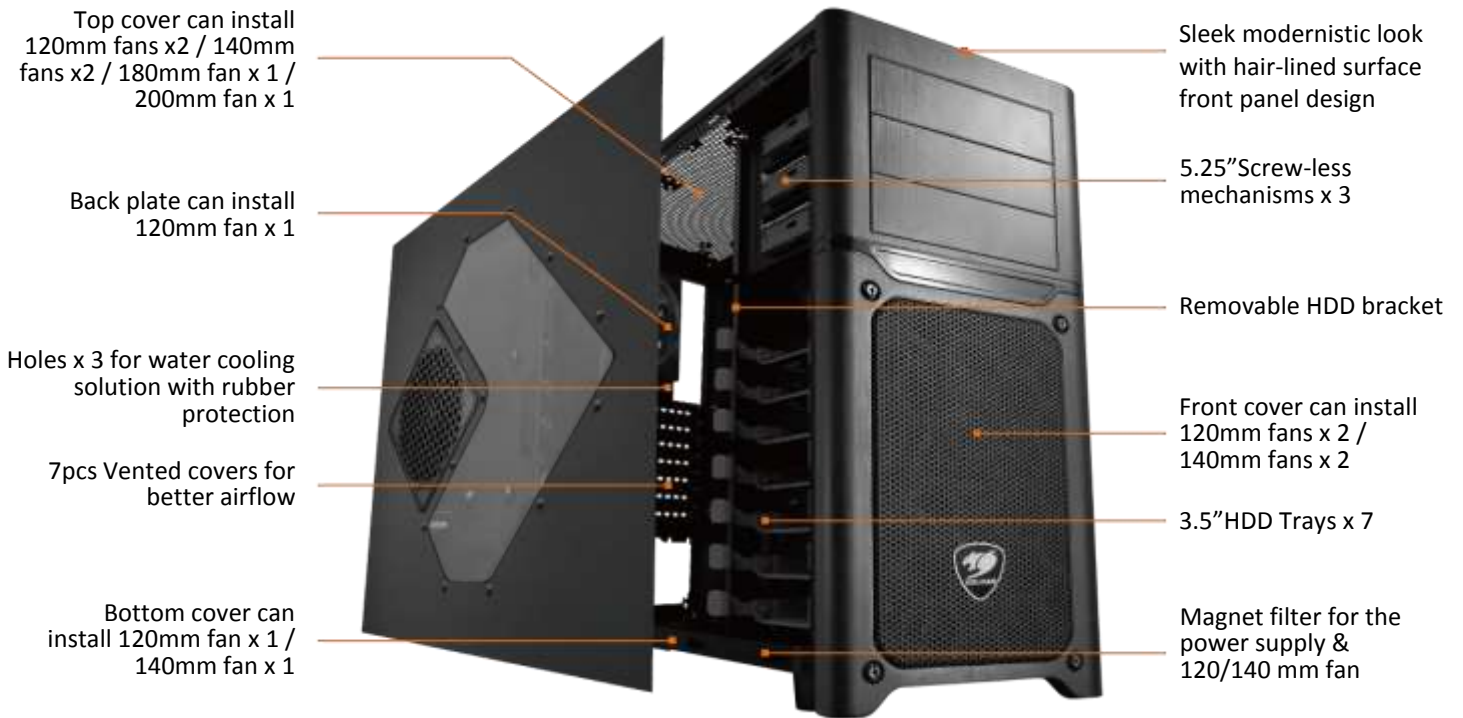

MX500-W

Case details