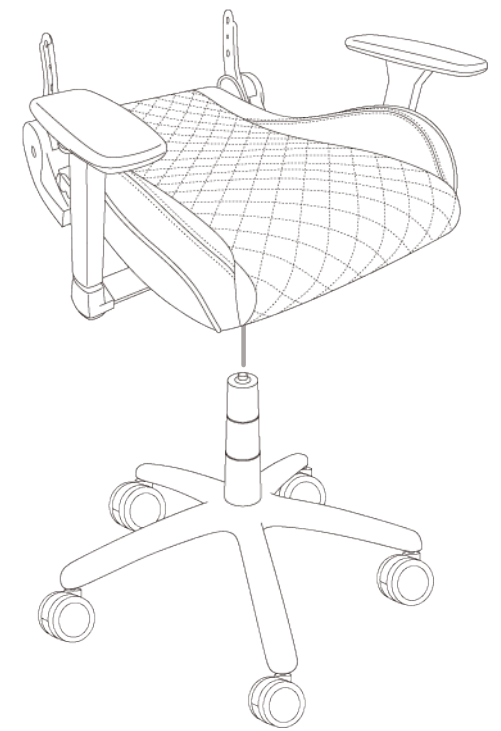

1

2

The screws have been pre-installed on the chair's parts.

3

4

The screws have been pre-installed on the chair's parts.

5

6

GLOBAL WARRANTY POLICY

WARRANTY PERIODS OF COUGAR GAMING DEVICES

Product : COUGAR GAMING CHAIR

Warranty : 1 Year

This warranty gives you specific legal rights. You may also have other rights granted under local law. These rights may vary.

WARRANTY AGREEMENT

- If the product has defects in material or manufacture, COUGAR will provide product repair and replacement service within the warranty period.
- Our warranty service is based on the date of the invoice or warranty card.

CONDITIONS WHERE FREE MAINTENANCE IS NOT PROVIDED