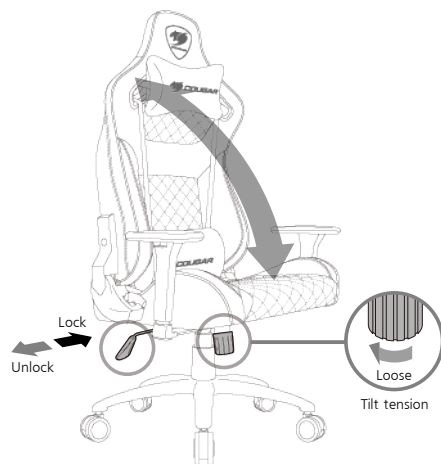

EXPLORE S

GAMING CHAIR

FEATURES

Height lifting (Right)

Tilting (Left)

Adjustable armrest

Angle adjustor

ASSEMBLY DRAWING

ACCESSORY KIT

1			x 2	2			x 2
3			x 1	4			x 1

Please put on the included protective gloves before mounting the chair.

DISTRIBUTOR

COUGAR EXPLORE is the perfect seat for professional level gamers. This swiveling gaming chair is a fully adjustable throne that will satisfy the most demanding gamers. With a steel frame and high quality components for extra durability and loads of options to fine tune it to your needs, COUGAR EXPLORE is ready for battle.

ENGLISH

- Unparalleled comfort
- Body-embracing high back design
- Reclining backrest
- Full steel frame
- Gas lift height adjustment
- Ergonomic adjustable arm rest
- 5-star metal base
- Breathable PVC leather
- Embroidered logo
- Weight limit: 120 KG

ESPAÑOL

- Comodidad incomparable
- Diseño alto del respaldo que abraza el cuerpo
- Estructura hecha totalmente en acero
- Ajuste de altura con suspensión de aire
- Descansabrazos ajustable
- Cuero de PVC respirable
- Logo bordado
- Soporta hasta 120 Kg