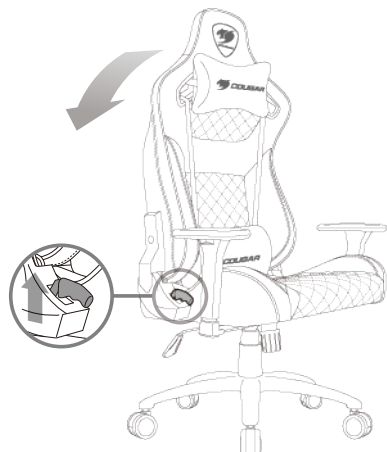

EXPLORE S

GAMING CHAIR

FEATURES

Height lifting (Right)

Tilting (Left)

Adjustable armrest

Angle adjustor

ASSEMBLY DRAWING

ACCESSORY KIT

1			x 2	2			x 2
3			x 1	4			x 1

Please put on the included protective gloves before mounting the chair.

DISTRIBUTOR

COUGAR EXPLORE is the perfect seat for professional level gamers. This swiveling gaming chair is a fully adjustable throne that will satisfy the most demanding gamers. With a steel frame and high quality components for extra durability and loads of options to fine tune it to your needs, COUGAR EXPLORE is ready for battle.

ENGLISH

- Unparalleled comfort
- Body-embracing high back design
- Reclining backrest
- Full steel frame
- Gas lift height adjustment
- Ergonomic adjustable arm rest
- 5-star metal base
- Breathable PVC leather
- Embroidered logo
- Weight limit: 120 KG

ESPAÑOL

- Comodidad incomparable
- Diseño alto del respaldo que abraza el cuerpo
- Estructura hecha totalmente en acero
- Ajuste de altura con suspensión de aire
- Descansabrazos ajustable
- Cuero de PVC respirable
- Logo bordado
- Soporta hasta 120 Kg