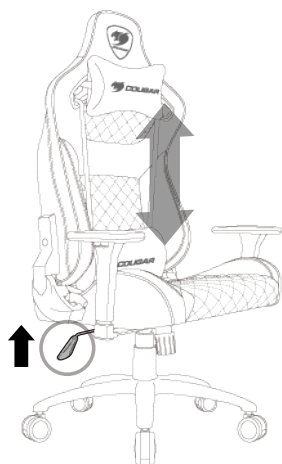

EXPLORE S

GAMING CHAIR

FEATURES

Height lifting (Right)

Tilting (Left)

Adjustable armrest

Angle adjustor

ASSEMBLY DRAWING

ACCESSORY KIT

1			x 2	2			x 2
3			x 1	4			x 1

Please put on the included protective gloves before mounting the chair.

DISTRIBUTOR

COUGAR EXPLORE is the perfect seat for professional level gamers. This swiveling gaming chair is a fully adjustable throne that will satisfy the most demanding gamers. With a steel frame and high quality components for extra durability and loads of options to fine tune it to your needs, COUGAR EXPLORE is ready for battle.

ENGLISH

- Unparalleled comfort
- Body-embracing high back design
- Reclining backrest
- Full steel frame
- Gas lift height adjustment
- Ergonomic adjustable arm rest
- 5-star metal base
- Breathable PVC leather
- Embroidered logo
- Weight limit: 120 KG

ESPAÑOL

- Comodidad incomparable
- Diseño alto del respaldo que abraza el cuerpo
- Estructura hecha totalmente en acero
- Ajuste de altura con suspensión de aire
- Descansabrazos ajustable
- Cuero de PVC respirable
- Logo bordado
- Soporta hasta 120 Kg