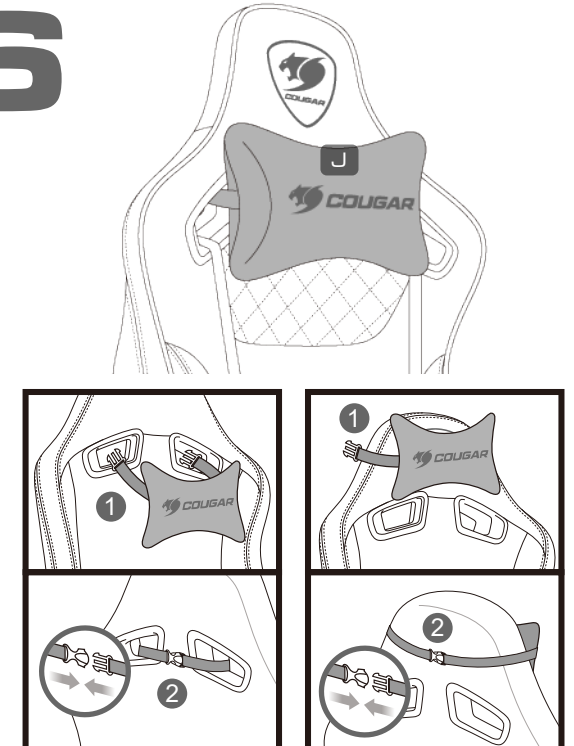

ITALIANO

- Comfort incomparabile
- Struttura in acciaio
- Bracciolo regolabile
- Base a stella (cinque raggi) in metallo
- Finta pelle in PVC
- Supporta fino a 120 Kg

1

2

The screws have been pre-installed on the chair's parts.

3

4

The screws have been pre-installed on the chair's parts.

5

6

GLOBAL WARRANTY POLICY

WARRANTY PERIODS OF COUGAR GAMING DEVICES

Product : COUGAR GAMING CHAIR