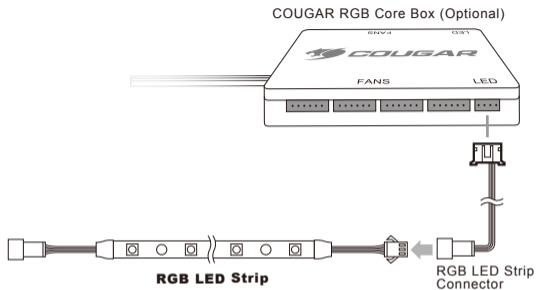

www.cougargaming.com

RGB
LED STRIP
LET IT SHINE!

INSTALLATION

⚠ RGB Core Box for up to 4 LED strips.

5V ADDRESSABLE HEADER ADAPTER INSTALLATION