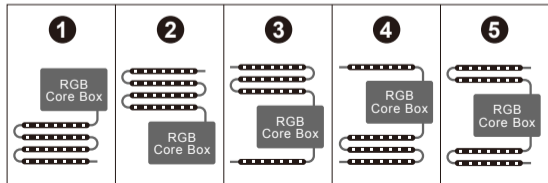

www.cougargaming.com

RGB
LED STRIP
LET IT SHINE!

INSTALLATION

⚠ RGB Core Box for up to 4 LED strips.

5V ADDRESSABLE HEADER ADAPTER INSTALLATION