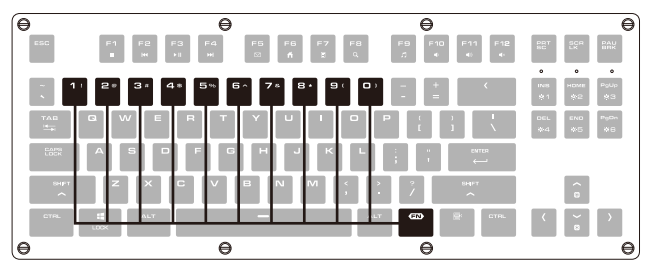

Press the Fn key + INS key to change different backlight effects.	Press the Fn key + HOME key to change different backlight effects.	Press the Fn key + PgUp key to change different backlight effects.	Press the Fn key + DEL key to change different backlight effects.	Press the Fn key + PgDn key to change different backlight effects.
1 STEADY Brightness adjustment	1 RIPPLE Brightness adjustment Backlight effects speed	1 SNAKE Brightness adjustment Backlight effects speed	1 WAVE Brightness adjustment Backlight effects speed Backlight effects direction	1 STAR Brightness adjustment Backlight effects speed
2 GRADIENT Brightness adjustment	2 REACTIVE Brightness adjustment Backlight effects speed	2 RHYTHM Brightness adjustment Backlight effects speed	2 CIRCLE Brightness adjustment Backlight effects speed Backlight effects direction	2 STAR-2 Brightness adjustment Backlight effects speed
3 BREATHING Brightness adjustment Backlight effects speed	3 ARROW Brightness adjustment Backlight effects speed	3 RAIN Brightness adjustment Backlight effects speed	3 WAVE-2 Brightness adjustment Backlight effects speed Backlight effects direction	3 WAVE-4 Brightness adjustment Backlight effects speed Backlight effects direction
4 VANISH Brightness adjustment Backlight effects speed	4 AREA Brightness adjustment Backlight effects speed	4 RIPPLE-2 Brightness adjustment Backlight effects speed	4 WAVE-3 Brightness adjustment Backlight effects speed Backlight effects direction	4 FLOW Brightness adjustment Backlight effects speed

CUSTOMIZE BACKLIGHT EFFECTS: KEY BY KEY

There are 10 custom lighting effects in total.

Step 1 : Press the Fn key + 1~0

Step 2 : Press the Fn key + END key

Step 3 : Press the key you want to light up. Then, you can continue to set other keys. When you finish all settings, press the Fn key + END key again to store it.

RESTORE THE DEFAULT SETTING

GLOBAL WARRANTY POLICY

WARRANTY PERIODS OF COUGAR GAMING DEVICES
Product : COUGAR PURI TKL gaming keyboard
Warranty : 1 Year
This warranty gives you specific legal rights. You may also have other rights granted under local law. These rights may vary.

WARRANTY AGREEMENT
• If the product has defects in material or manufacture, COUGAR will provide product repair and replacement service within the warranty period.
• Our warranty service is based on the date of the invoice or warranty card (must be affixed with the store stamp). If you lose the aforementioned evidence, we will apply the original shipping date of the product as the beginning date of warranty period. The shipping date will be identified by the product serial number(S/N).

CONDITIONS WHERE FREE MAINTENANCE IS NOT PROVIDED
• Any fault or damage caused by natural disasters (including storm, fire, flood, thunder, earthquake, etc).
• Any fault or damage caused by accidental factors and man-made reasons (including hit, scrape, crash, moving, compression, stain, corrosion, use of incurred on unsuitable voltage, computer virus, riot, misuse, malicious damage, etc).
• Use in an improper operating environment (including high temperature, high humidity, water inflow, etc).
• Inability to provide the product warranty card, purchase receipt or invoice to prove the product is still within the warranty period and the shipping date of the product is out of warranty.
• The warranty card or product serial number has been altered or its number is hard to identify.
• The warranty period has expired.
• Any fault or damage caused by non-compliance with regulations stated on the user manual or improper, rough and careless treatment.
• Any fault or damage caused by use of parts not certified by COUGAR original manufacturer.
• The problem is caused by improper repair or adjustment by the buyer or any manufacturer without authorization from COUGAR.
• The product is not acquired from an authorized distributor of the company or is acquired from illicit sources.
• Paper carton, instruction and other accessories are not warranted.