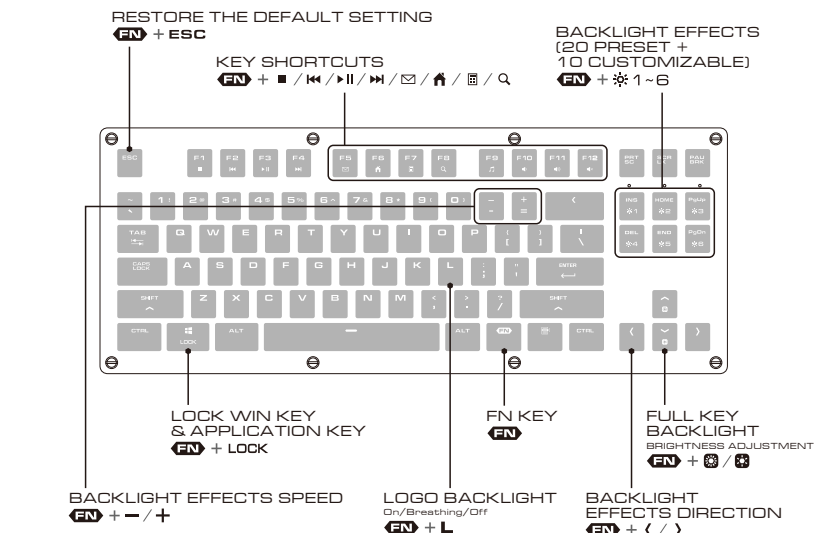

• Depends on diverse languages and regions, the keyboard layout will be different.