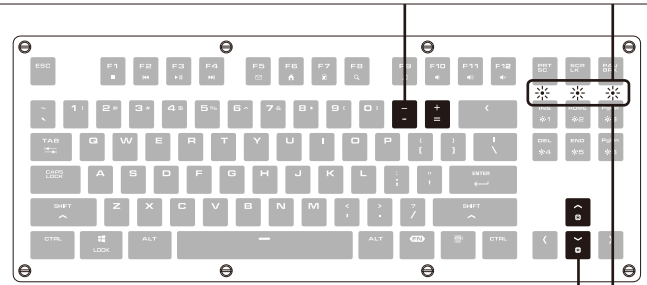

- Backlight 1 : Press the Fn key + 1
- Backlight 2 : Press the Fn key + 2
- Backlight 3 : Press the Fn key + 3
- Backlight 4 : Press the Fn key + 4
- Backlight 5 : Press the Fn key + 5

BACKLIGHT EFFECTS SPEED
FN + - / +

☀️ A ☀️ ↓ ☀️ L

• When the speed reaches its maximum or minimum, the CAPS Lock, Scroll Lock and Windows Key lock will start blinking.

BRIGHTNESS ADJUSTMENT
FN + (/)

☀️ A ☀️ ↓ ☀️ L

• When the brightness reaches its maximum or minimum, the CAPS Lock, Scroll Lock and Windows Key lock will start blinking.

PACKAGE CONTAINS

COUGAR PURI TKL Gaming Keyboard
User Manual

SYSTEM REQUIREMENTS

Windows 7, Windows 8, Windows 10

SPECIFICATIONS

Product name	PURI TKL Gaming Keyboard	Interface	USB plug
Key switch	Cherry MX mechanical switch	Cable length	1.8m
N-key rollover	Yes (USB mode support)	Dimension	150(L) X 370(W) X 40(H) mm
Polling rate	1000Hz	Material	Steel / Plastic
Full key backlight	Yes	Weight	1.2kg

The above specifications may vary by country or region