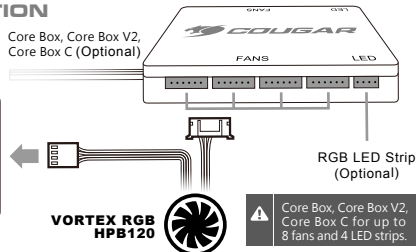

INSTALLATION